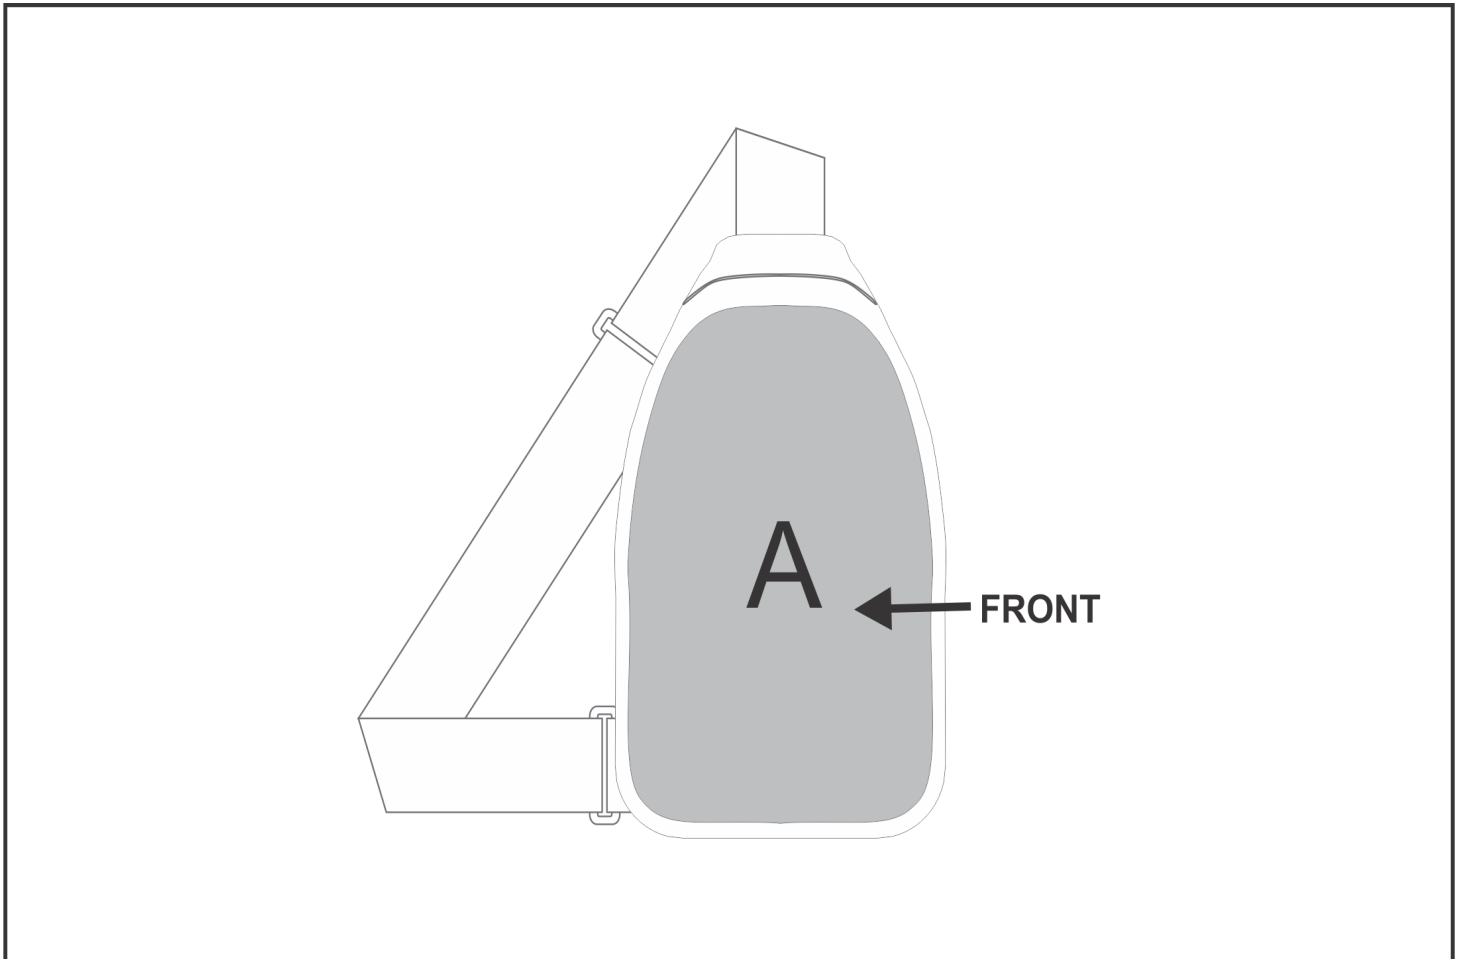

SG-HP-77-G

PPS Hoppla Journey Crossbody Bag

Need to know:

Includes 1-Position Sublimation (setup fees apply)

- Please Note: We cannot guarantee 100% logo Alignment on all Brandable Panels.

- Branding on Front Panel Only.

Branding Options:

Position	Branding Method (Branding Code)	No. of Colours	Dimension
A	Custom Sublimation A (CPSUB-A)	Full Colour	179mm wide x 273mm high